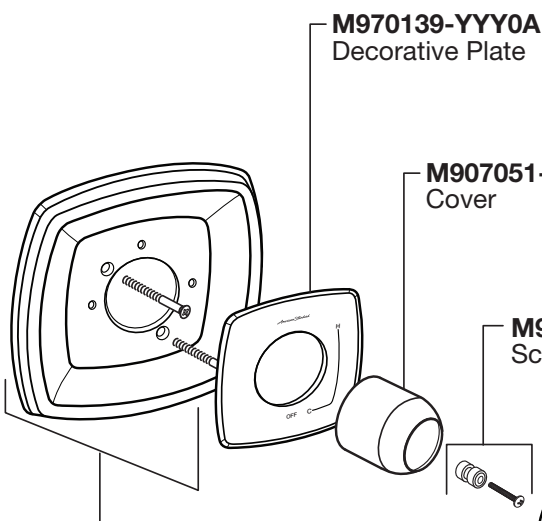

## Edgemere™ Pressure Balancing Bath and Shower Trim Kit

MODEL NUMBER

**TU018500**  
**TU018501**  
**TU018502**  
**TU018507**  
**TU018508**

Replace the "YYY" with appropriate finish code

CHROME	002
BRUSHED NICKEL	295
LEGACY BRONZE	278

**PURCHASE SEPARATELY**

**NOTE:** TO AVOID SHOWER RISE OR OTHER RELATED ISSUES, DO NOT USE PEX CONNECTIONS ON ANY OF THE OUTLETS.