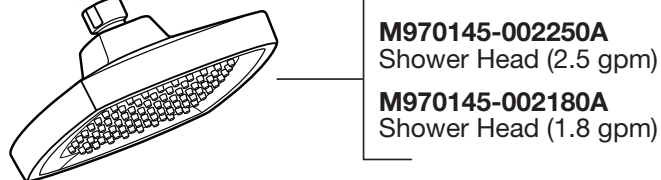

## Edgemere™ Pressure Balancing Bath and Shower Trim Kit

MODEL NUMBER

**TU018500**  
**TU018501**  
**TU018502**  
**TU018507**  
**TU018508**

Replace the "YYY" with appropriate finish code

CHROME	002
BRUSHED NICKEL	295
LEGACY BRONZE	278